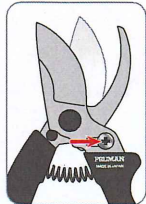

PRUNING SEARS SE-195

- The Blade is sharp so it will not damage the tree and is ideal for pruning general flower trees and fruit trees.
- Used to trim and trim live wood less than 20mm in size.
- One-touch stopper function.
- The blade is hard chrome plated, making it less susceptible to rust and sap.
- The handle is made of a special resin and it mechanically designed to fit comfortably in the hand.

OAL: 195mm
Weight: 140g
Materials: Blades/Cutlery Carbon Steel
Grip/ GF Plastic

One-Touch Stopper

Slide it to outwards to open the blades.

GARDEN SHEARS ME-195

- The Blade is sharp so it will not damage the tree and is ideal for pruning general flower trees and fruit trees.
- Used to trim and trim live wood less than 10mm in size.
- One-touch stopper function.
- The blade is hard chrome plated, making it less susceptible to rust and sap.
- The handle is made of a special resin and it mechanically designed to fit comfortably in the hand.