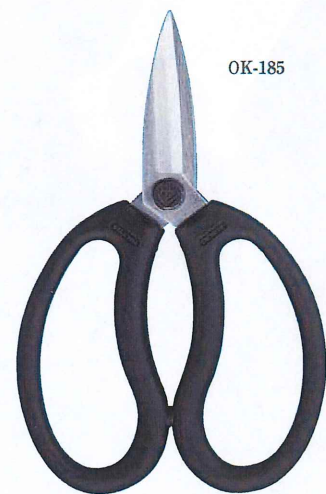

PRUNING SEARS SE-195

- The Blade is sharp so it will not damage the tree and is ideal for pruning general flower trees and fruit trees.
- Used to trim and trim live wood less than 20mm in size.
- One-touch stopper function.
- The blade is hard chrome plated, making it less susceptible to rust and sap.
- The handle is made of a special resin and it mechanically designed to fit comfortably in the hand.

OAL: 195mm
Weight: 140g
Materials: Blades/Cutlery Carbon Steel
Grip/ GF Plastic

One-Touch Stopper

Slide it to outwards to open the blades.

GARDEN SHEARS ME-195

- The Blade is sharp so it will not damage the tree and is ideal for pruning general flower trees and fruit trees.
- Used to trim and trim live wood less than 10mm in size.
- One-touch stopper function.
- The blade is hard chrome plated, making it less susceptible to rust and sap.
- The handle is made of a special resin and it mechanically designed to fit comfortably in the hand.

OAL: 195mm
Weight: 130g
Materials: Blades/Cutlery Carbon Steel
Grip/ GF Plastic

One-Touch Stopper

Slide it to outwards to open the blades.

OKUBO BONSAI SHEARS OK-170/OK-185

- The Blades are sharp so they will not damage wood making them ideal for general flowering trees, gardening, and flower arranging.
- Used to trim and trim live wood less than 8mm in size.
- The blade is hard chrome plated, making it rust-resistant and less susceptible to sap.
- The handle is made of a special resin, making it light and easy to use.

OK-170

OAL: 170mm
Weight: 90g
Materials: Blades/Cutlery Carbon Steel
Grip/ Elastmar Resin

OK-185

OAL: 185mm
Weight: 100g
Materials: Blades/Cutlery Carbon Steel
Grip/ Elastmar Resin

Manufacturer: IGARASHI HAMONO IND. CO.