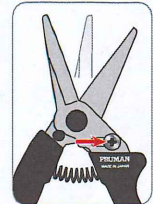

PRUNING SEARS SE-195

- The Blade is sharp so it will not damage the tree and is ideal for pruning general flower trees and fruit trees.
- Used to trim and trim live wood less than 20mm in size.
- One-touch stopper function.
- The blade is hard chrome plated, making it less susceptible to rust and sap.
- The handle is made of a special resin and it mechanically designed to fit comfortably in the hand.

OAL: 195mm
Weight: 140g
Materials: Blades/Cutlery Carbon Steel
Grip/ GF Plastic

One-Touch Stopper

Slide it to outwards to open the blades.

GARDEN SHEARS ME-195

- The Blade is sharp so it will not damage the tree and is ideal for pruning general flower trees and fruit trees.
- Used to trim and trim live wood less than 10mm in size.
- One-touch stopper function.
- The blade is hard chrome plated, making it less susceptible to rust and sap.
- The handle is made of a special resin and it mechanically designed to fit comfortably in the hand.

OAL: 195mm
Weight: 130g
Materials: Blades/Cutlery Carbon Steel
Grip/ GF Plastic

One-Touch Stopper

Slide it to outwards to open the blades.

OKUBO BONSAI SHEARS OK-170/OK-185

- The Blades are sharp so they will not damage wood making them ideal for general flowering trees, gardening, and flower arranging.
- Used to trim and trim live wood less than 8mm in size.
- The blade is hard chrome plated, making it rust-resistant and less susceptible to sap.
- The handle is made of a special resin, making it light and easy to use.