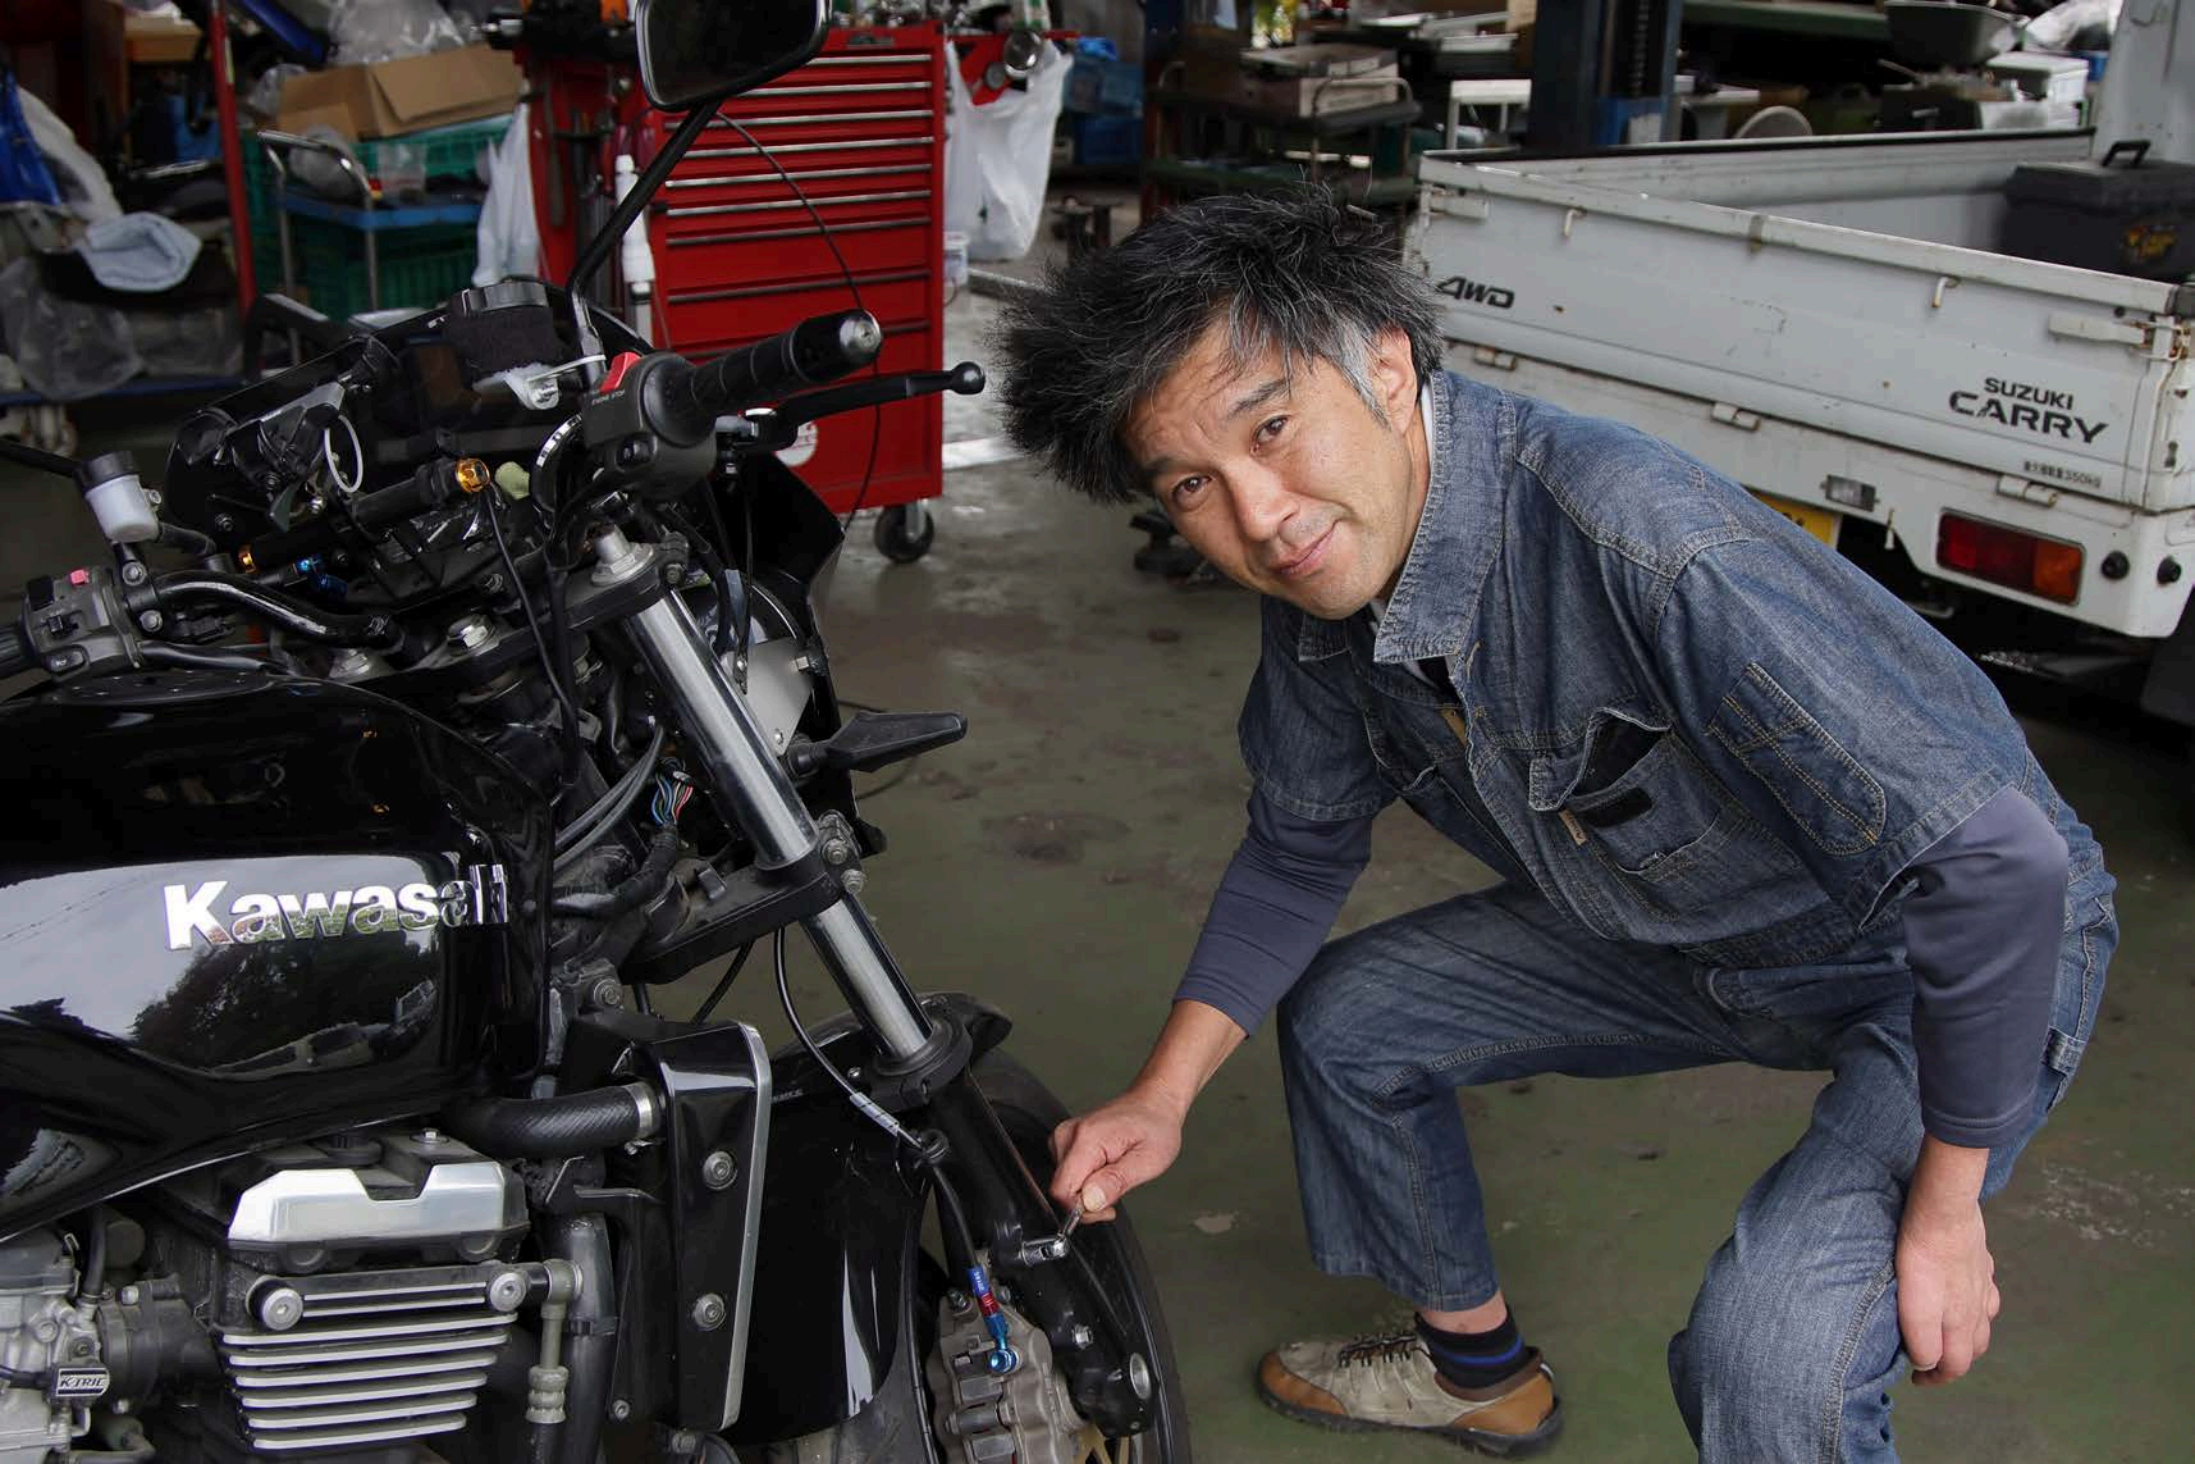

松本58  
4-5

N

1000

100 000 001  
REPLACES ENGINE BELT CASE 100 000 001

Panasonic YW-16A2Z  
WIRE FEEDER

Kawasaki

4WD

SUZUKI  
CARRY

KT1000-3500G

KT1000

松本580  
ち97-47

松本580  
ち97-47

SUZUKI

SUZUKI

WEEDS

A close-up photograph of the rear section of a white Suzuki motorcycle. The focus is on the silver, cylindrical exhaust pipe, which shows some signs of use and discoloration. To the right of the pipe is a blue plastic fender with the word "SUZUKI" printed in white, bold, sans-serif capital letters. Below the fender, a portion of a black tire with a tread pattern is visible. The background is blurred, showing what appears to be an outdoor setting with a concrete surface.